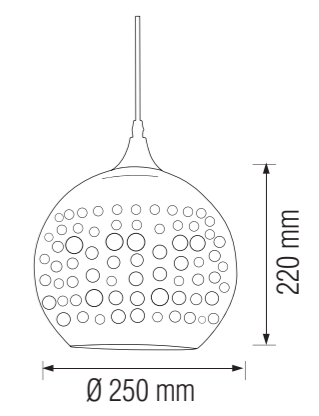

Technical Drawing

İstanbul Trakya Serbest Bölgesi Ferhatpaşa S.B. Mah.
Açelya Sk. Dış Kapı: 2 İç Kapı: 301
Çatalca / İSTANBUL

+38 (096) 8312125
info@horoelectric.com.ua
Horoz Electric Ukraine
https://horoelectric.com.ua